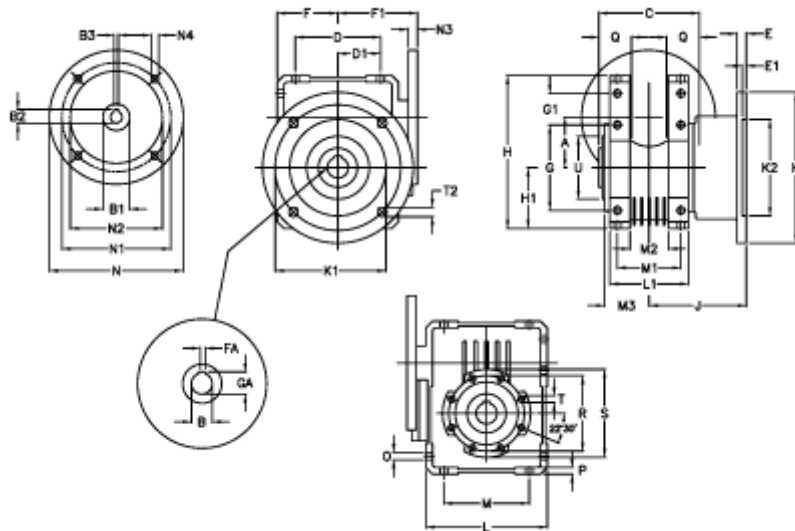

Article number: 392208601543616

Description: Worm Gear with Torque Limiter
W86 L1-UF-15-P90 B14

Measures

A = 86.90	E = 15	H = 245.5	M = 144	N4 = 8,5	U = 110
B = 35	E1 = 6	H1 = 100.0	M1 = 101	O = 11.5	
B1 E7 = 24	F = 100	J = 151.0	M2 = 57	P = 11	
B2 = 27.3	F1 = 128	K = 210	M3 = 65	Q = 45	
B3 H9 = 8	FA = 10	K1 = 176	N = 140	R = 130	
C = 140	G = 144	K2 = 152	N1 = 115	S = 150	
D = 144.0	G1 = 45.5	L = 200	N2 = 95	T = M10x18	
D1 = 72.0	GA = 38.3	L1 = 125	N3 = 7.5	T2 = 12.5	